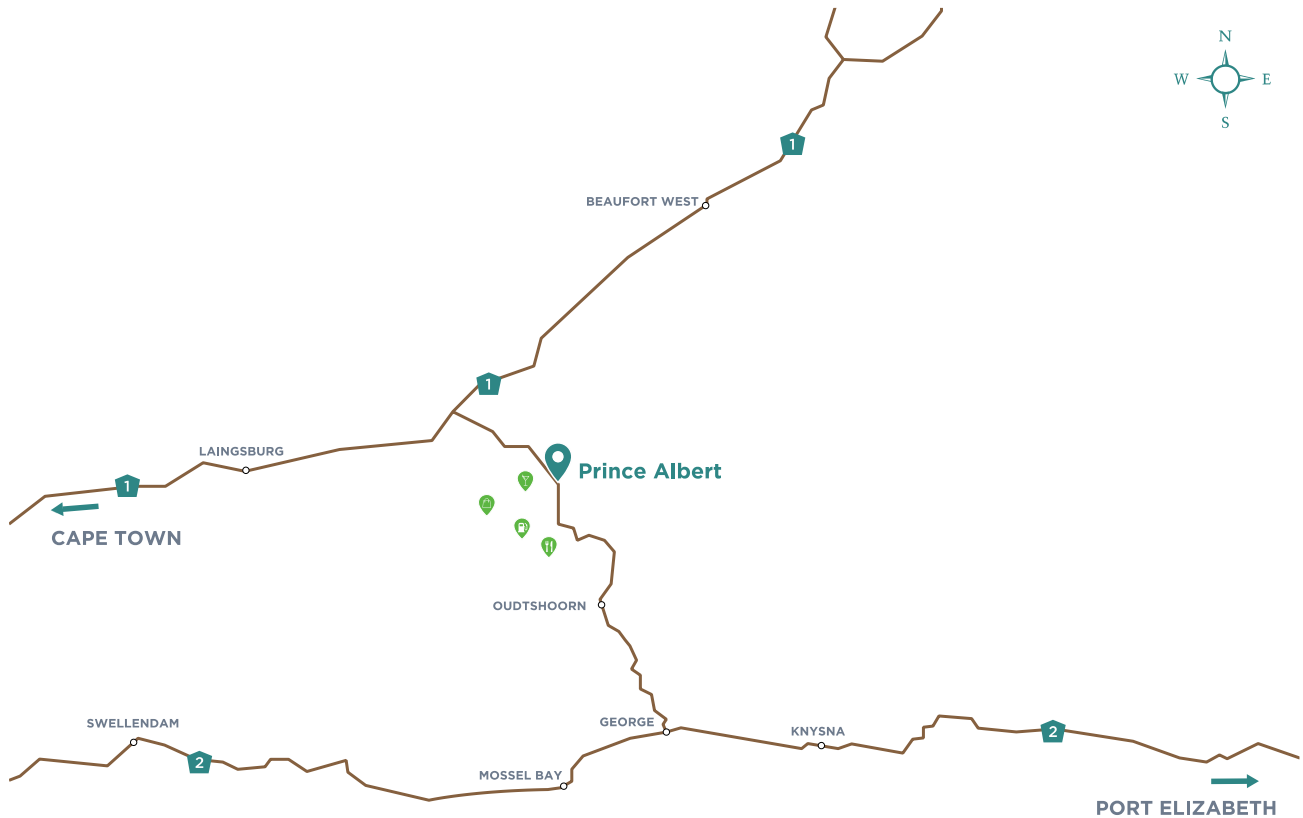

DIRECTIONS TO MONT D'OR SWARTBERG HOTEL

- 1,5 Hours from Beaufort West | 1,5 Hours from Oudtshoorn | 3 Hours from Cape Town
- TRAVEL BY AIR
The closest airport to Prince Albert is George Airport (GRJ) which is 92,9km away or Cape Town International Airport (CPT) which is 328,1km away.

DIRECTIONS FROM CAPE TOWN:

Take Sir Lowry Rd / M4, R102 and Lower Church St / M176 to FW de Klerk Blvd / N1 in Foreshore

- Head southeast on Darling St toward Parade St
- Use the left 2 lanes to turn slightly left onto Sir Lowry Rd / M4, turn left onto Russell St
- Turn right at the 1st cross street onto New market St / R102
- In 1,2 km turn left onto Lower Church St / M176
- Merge onto FW de Klerk Blvd / N1
- Keep left to continue on N1
- In 341 km turn right onto R407
- In 450m turn left onto Pastorie St

DIRECTIONS FROM OUTDSHOORN:

- Turn right onto Voortrekker St / N12
- Continue on Voortrekker for 63.1km
- Turn left onto R407 and continue for 45,6km
- Turn right onto church St / R407, Mont d'Or Swartberg Hotel will be on your left.

DIRECTIONS FROM BEAUFORT WEST:

- Head south on Bird St toward Voortrekker St / R61
- In 500m turn right at the 2nd cross street onto Danie Theron Street
- Turn left onto N1 / N12
- In 84,3km turn left onto R353
- Continue on R353 for 19,2km
- Turn left onto ChurchCE St / R407
- In 2km turn left onto Pastorie St