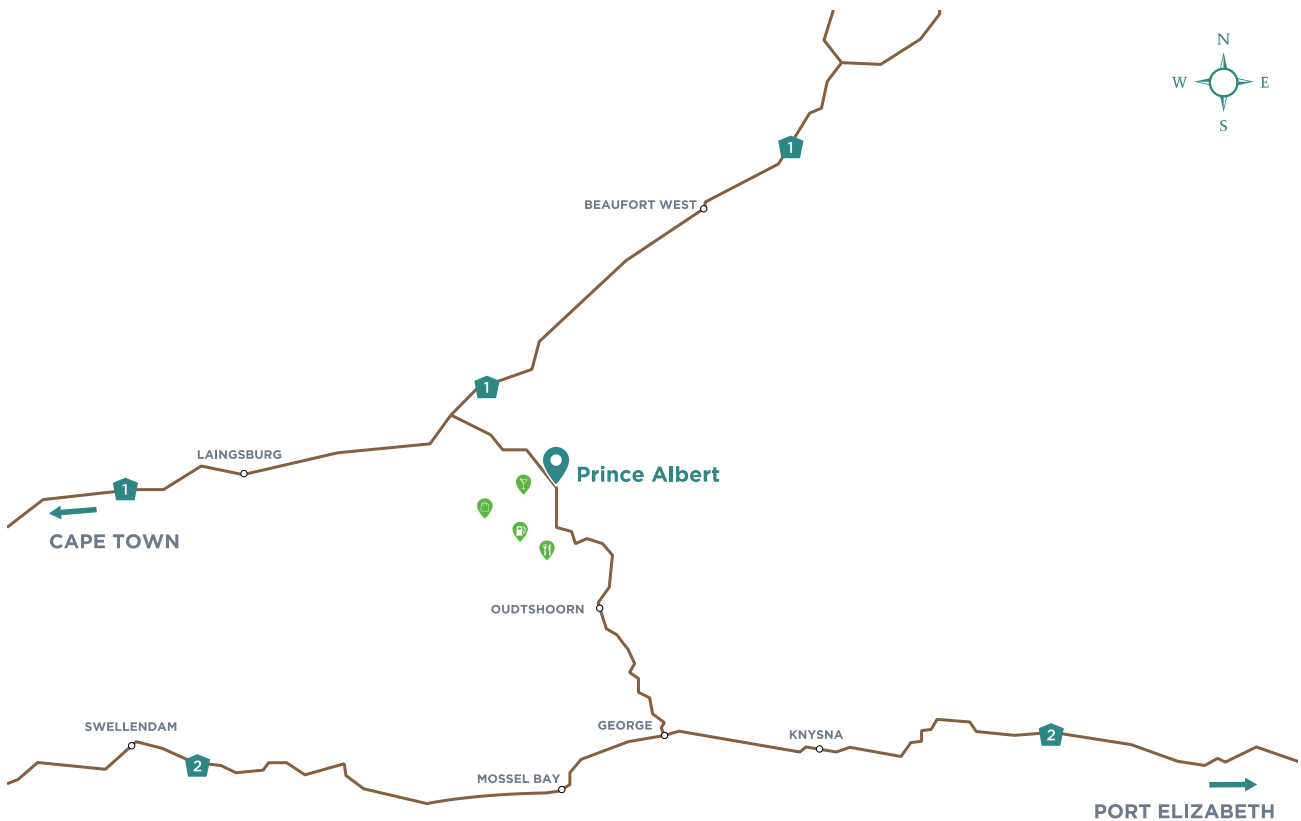

THINGS TO DO:

- Showroom Theatre
- Cycling Tours
- African Relish – Cooking School
- Olive, Wine and Fig Farms – Tours & Tasting
- Gay's Dairy – Cheese Tasting

DIRECTIONS TO SWARTBERG HOTEL

- 1,5 Hours from Beaufort West | 1,5 Hours from Oudtshoorn | 3 Hours from Cape Town
- TRAVEL BY AIR
 - The closest airport to Prince Albert is George Airport (GRJ) which is 92,9km away or Cape Town International Airport (CPT) which is 328,1km away.

DIRECTIONS FROM CAPE TOWN:

Take Sir Lowry Rd / M4, R102 and Lower Church St / M176 to FW de Klerk Blvd / N1 in Foreshore

- Head southeast on Darling St toward Parade St
- Use the left 2 lanes to turn slightly left onto Sir Lowry Rd / M4, turn left onto Russell St
- Turn right at the 1st cross street onto New market St / R102
- In 1,2 km turn left onto Lower Church St / M176
- Merge onto FW de Klerk Blvd / N1
- Keep left to continue on N1
- In 341 km turn right onto R407
- In 450m turn left onto Pastorie St

DIRECTIONS FROM OUTDSHOORN:

- Turn right onto Voortrekker St / N12
- Continue on Voortrekker for 63.1km
- Turn left onto R407 and continue for 45,6km
- Turn right onto church St / R407, Swartberg Hotel will be on your left.

DIRECTIONS FROM BEAUFORT WEST:

- Head south on Bird St toward Voortrekker St / R61
- In 500m turn right at the 2nd cross street onto Danie Theron Street
- Turn left onto N1 / N12
- In 84,3km turn left onto R353
- Continue on R353 for 19,2km
- Turn left onto ChurchCE St / R407
- In 2km turn left onto Pastorie St